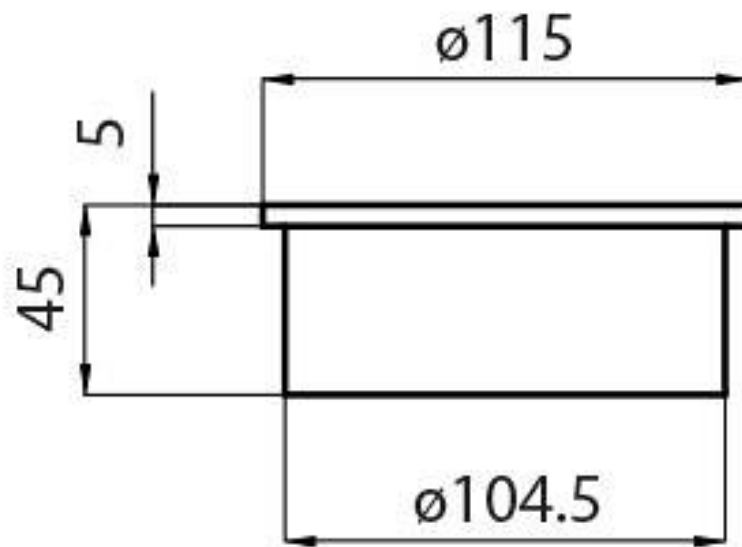

Circle Black

Built-in socket

Code: 8000 028

Torretta portaprese estraibile push -2 prese Schuko
Cavo alimentazione in dotazione

DETAILS

Type of accessory c

Built-in hole Ø 105 mm

Max worktop thickness 40 mm

Notes: - For thicker and built-in flushmount worktops, see the instruction manual
- It's advisable to keep a distance of 40 cm from sinks or cooking hobs (protection index IP20)

TECHNICAL DATA

GALLERY